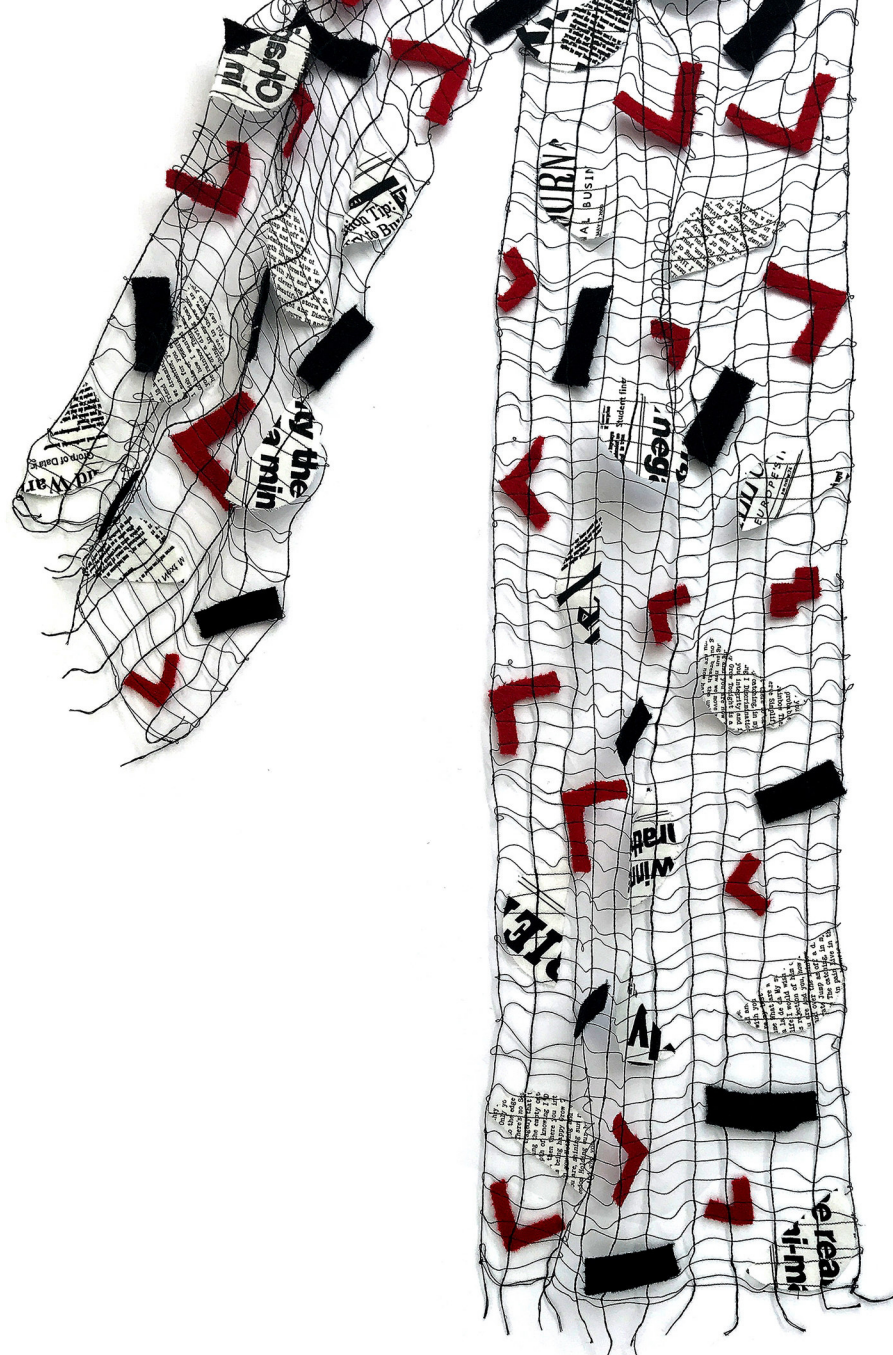

White Scarf

H A M B U R G

Halfcircle Scarf, Black, White, Red
Order Number: 944S
Material: Cotton, Wool
Measurements approx.: 25 x 158 cm