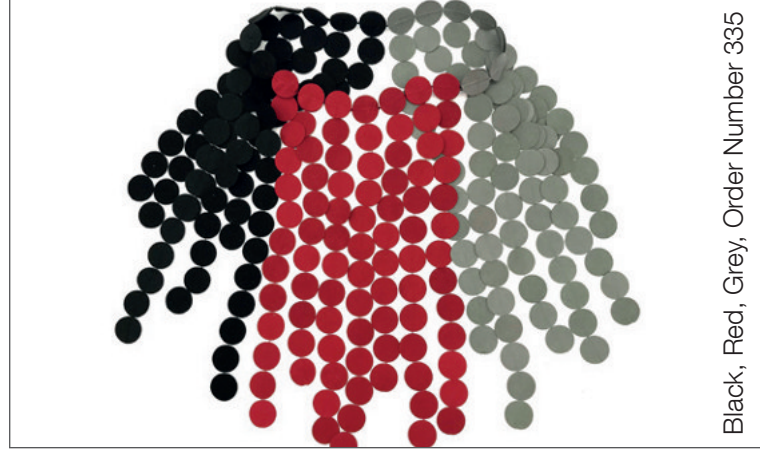

# Whike / Scarf

H A M B U R G

Loup Scarf „Waterfall“, Black, White, Grey, Order Number 334

Material: Ultrasuede Microfibre, Measurements: approx. 53 cm x 31 cm

Green, Turquoise, Blue, Number 336

Dark Pink, Red, Orange, Number 337

Black, Red, Grey, Order Number 335