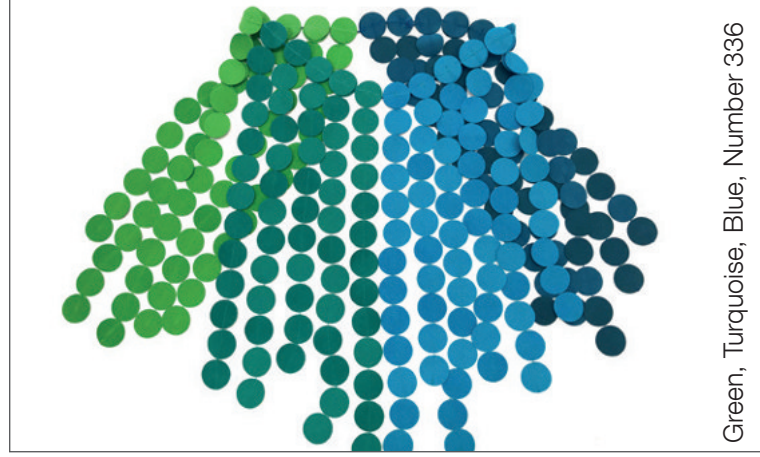

# Whike / Scarf

H A M B U R G

Loup Scarf „Waterfall“, Black, White, Grey, Order Number 334

Material: Ultrasuede Microfibre, Measurements: approx. 53 cm x 31 cm

Green, Turquoise, Blue, Number 336

Dark Pink, Red, Orange, Number 337

Black, Red, Grey, Order Number 335