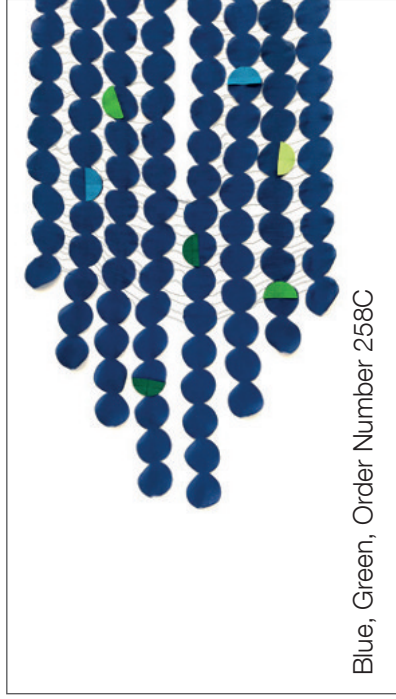

White Isness

H A M B U R G

Capelet Strips with Rectangles, Black, White, Order Number 243C, Material: Microfibre
Measurements: approx. 38 cm x 104 cm

Red, Orange, Order Number 259C

Silver Grey, White, Order Number 244C

Blue, Green, Order Number 258C