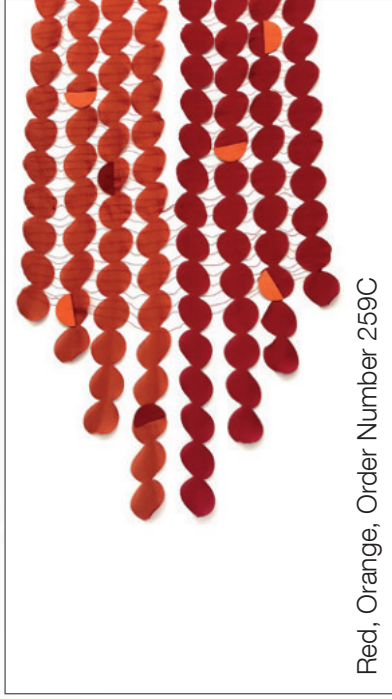

White Isness

H A M B U R G

Capelet Strips with Rectangles, Black, White, Order Number 243C, Material: Microfibre
Measurements: approx. 38 cm x 104 cm

Red, Orange, Order Number 259C

Silver Grey, White, Order Number 244C

Blue, Green, Order Number 258C