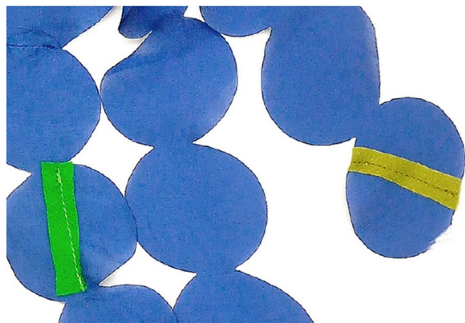

Capelet Ribbon Dots, red + orange, length approx. 70 cm, order number 247C

Capelet, blue + green,
order number 246C

Capelet, black + white + red
order number 245C