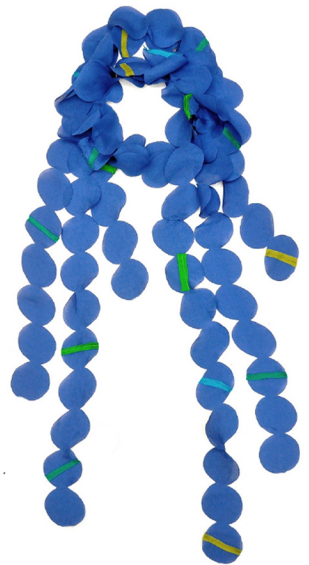

Ribbon Dots Scarf, black + white + red, length approx. 190cm, order number 245

red + orange, order number 247

blue + green, order number 246